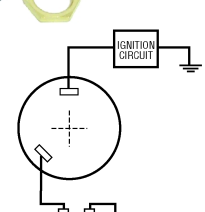

2 POSITION CONVENTIONAL – OFF–ON–USE WITH SEPARATE STARTER BUTTON

MP39020 – BLISTER PACK
MP39022 – BULK 100 PCS/CTN

DESCRIPTION	
Material	Brass
Length	Long: 1 1/8" maximum panel thickness
Terminal Type	2 Screw Tab
Back Up Nut	Brass
Face Nut	Hex Chrome Face Nut
Hole Size	7/8"
Rated;	
Ignition	15 Amp @ 12 VDV

MP39821 – INDIVIDUAL BOX
MP39822 – BULK 100 PCS/CTN

DESCRIPTION	
Material	Brass
Length	Long: 1 1/8" maximum panel thickness
Terminal Type	2 Screw Tab
Back Up Nut	Brass
Face Nut	Knurled Chrome Plated w/rubber cap
Hole Size	7/8"
Rated;	
Ignition	15 Amp @ 12 VDV

MP41122 – BULK 100 PCS/CTN

DESCRIPTION	
Material	Polyester
Length	Long: 1 1/8" maximum panel thickness
Terminal Type	2 Screw Tab
Back Up Nut	Brass
Face Nut	Hex black plastic face nut
Hole Size	7/8"
Rated;	
Ignition	15 Amp @ 12 VDV