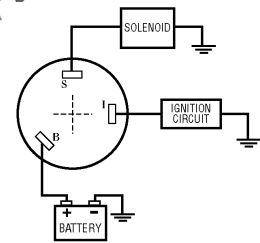

MP41030 – BLISTER PACK
MP41032 – BULK 100 PCS/CTN

DESCRIPTION	
Material	Polyester
Length	Short: 5/8" maximum panel thickness
Terminal Type	3 Screw Tab
Back Up Nut	Brass
Face Nut	Knurled black plastic w/rubber cap
Hole Size	7/8"
Rated;	
Ignition	15 Amp @ 12 VDV
Solenoid	30 Amp @ 12 VDC