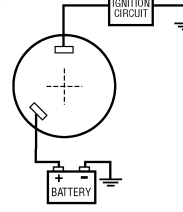

2 POSITION CONVENTIONAL – OFF–ON–USE WITH SEPARATE STARTER BUTTON

MP39020 – BLISTER PACK
MP39022 – BULK 100 PCS/CTN

DESCRIPTION	
Material	Brass
Length	Long: 1 1/8" maximum panel thickness
Terminal Type	2 Screw Tab
Back Up Nut	Brass
Face Nut	Hex Chrome Face Nut
Hole Size	7/8"
Rated;	
Ignition	15 Amp @ 12 VDV