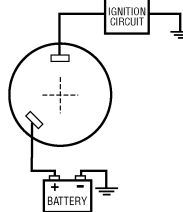

2 POSITION CONVENTIONAL – OFF–ON–USE WITH SEPARATE STARTER BUTTON

MP39020 – BLISTER PACK
MP39022 – BULK 100 PCS/CTN

DESCRIPTION	
Material	Brass
Length	Long: 1 1/8" maximum panel thickness
Terminal Type	2 Screw Tab
Back Up Nut	Brass
Face Nut	Hex Chrome Face Nut
Hole Size	7/8"
Rated;	
Ignition	15 Amp @ 12 VDV