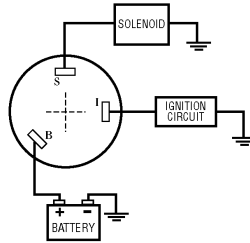

3 POSITION CONVENTIONAL – OFF – RUN – START (CONT.)

MP39200 – BLISTER PACK
MP39202 – BULK 100 PCS/CTN

DESCRIPTION	
Material	Polyester
Length	Long: 1 1/8" maximum panel thickness
Terminal Type	3 Screw Tab
Back Up Nut	Brass
Face Nut	Knurled black plastic w/rubber cap
Hole Size	7/8"
Rated;	
Ignition	15 Amp @ 12 VDV
Solenoid	30 Amp @ 12 VDC

MP39770 – BLISTER PACK
MP39772 – BULK 100 PCS/CTN

DESCRIPTION	
Material	Polyester
Length	Long: 1 1/8" maximum panel thickness
Terminal Type	3 Blade
Back Up Nut	Brass
Face Nut	Knurled black plastic w/rubber cap
Hole Size	7/8"
Rated;	
Ignition	15 Amp @ 12 VDV
Solenoid	30 Amp @ 12 VDC

2 POSITION CONVENTIONAL – OFF–ON–USE WITH SEPARATE STARTER BUTTON

MP39020 – BLISTER PACK
MP39022 – BULK 100 PCS/CTN

DESCRIPTION	
Material	Brass
Length	Long: 1 1/8" maximum panel thickness
Terminal Type	2 Screw Tab
Back Up Nut	Brass
Face Nut	Hex Chrome Face Nut
Hole Size	7/8"
Rated;	
Ignition	15 Amp @ 12 VDV