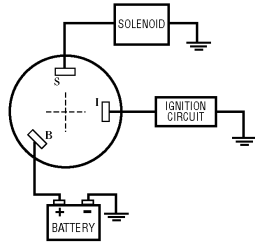

3 POSITION CONVENTIONAL – OFF – RUN – START (CONT.)

MP39200 – BLISTER PACK
MP39202 – BULK 100 PCS/CTN

DESCRIPTION	
Material	Polyester
Length	Long: 1 1/8" maximum panel thickness
Terminal Type	3 Screw Tab
Back Up Nut	Brass
Face Nut	Knurled black plastic w/rubber cap
Hole Size	7/8"
Rated;	
Ignition	15 Amp @ 12 VDV
Solenoid	30 Amp @ 12 VDC

MP39770 – BLISTER PACK
MP39772 – BULK 100 PCS/CTN

DESCRIPTION	
Material	Polyester
Length	Long: 1 1/8" maximum panel thickness
Terminal Type	3 Blade
Back Up Nut	Brass
Face Nut	Knurled black plastic w/rubber cap
Hole Size	7/8"
Rated;	
Ignition	15 Amp @ 12 VDV
Solenoid	30 Amp @ 12 VDC

2 POSITION CONVENTIONAL – OFF–ON–USE WITH SEPARATE STARTER BUTTON

MP39020 – BLISTER PACK
MP39022 – BULK 100 PCS/CTN

DESCRIPTION	
Material	Brass
Length	Long: 1 1/8" maximum panel thickness
Terminal Type	2 Screw Tab
Back Up Nut	Brass
Face Nut	Hex Chrome Face Nut
Hole Size	7/8"
Rated;	
Ignition	15 Amp @ 12 VDV