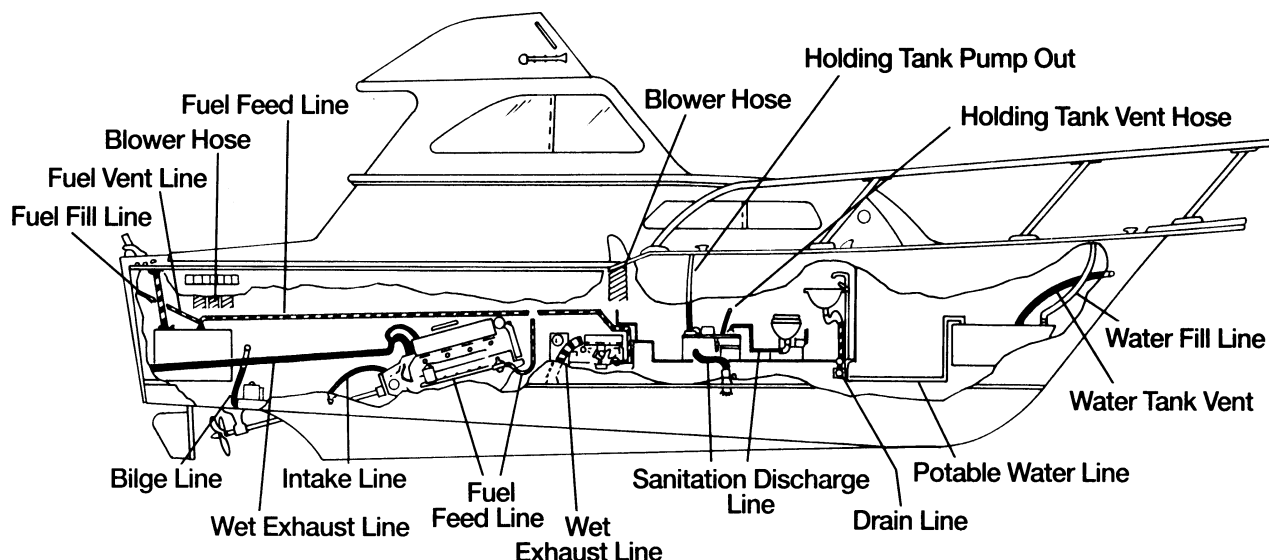

## SHIELDS HOSE Product Application Guide

### PRODUCT APPLICATION GUIDE KEY

- EX** — Designed to give excellent service
- G** — Designed to give good service in normal applications
- C** — Product can give good service with proper installation, may not be suitable in all applications.
- X** — Not recommended
- NA** — Not available in size range
- 1** — Can easily be bent into tight radius
- 2** — Can be bent into gradual radius
- 3** — May kink in applications requiring bend radius