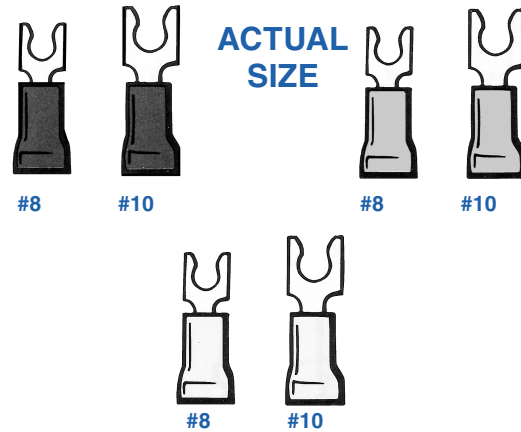

Quick Disconnects, Bullet, Butt and Spade Terminals

SPADE LUG TERMINALS

STUD SIZE	WIRE GAUGE	INSUL COLOR	PACKAGE OF 10	100 PACK BOX PART #
8	22-18	Red	EC04093	EC04091
10	22-18	Red	EC04103	EC04101
8	16-14	Blue	EC04213	EC04211
10	16-14	Blue	EC04223	EC04221
8	12-10	Yellow	EC04703	EC04701
10	12-10	Yellow	EC04273	EC04271

.250 QUICK DISCONNECTS

WIRE TYPE	WIRE GAUGE	INSUL COLOR	VISUAL PACK PART #	QTY	VALUE PACK PART #	QTY	PACKAGE OF 10	100 PACK BOX PART #
Female	22-18	Red	—	—	—	—	EC04053	EC04051
Male	22-18	Red	—	—	—	—	EC04063	EC04061
Female	16-14	Blue	—	—	—	—	EC04153	EC04151
Male	16-14	Blue	—	—	—	—	EC04163	EC04161
Female	12-10	Yellow	—	—	—	—	EC04283	EC04281
Male	12-10	Yellow	—	—	—	—	EC04293	EC04291
Fully Insul. Female	22-18	Red	—	—	—	—	EC04523	EC04521
Fully Insul. Male	22-18	Red	—	—	—	—	—	EC04511
Fully Insul. Female	16-14	Blue	—	—	—	—	EC04503	EC04501
Fully Insul. Male	16-14	Blue	—	—	—	—	EC04493	EC04491
Fully Insul. Set	16-14	Blue	EC01470	1 Set	EC05470	5 Sets	—	—