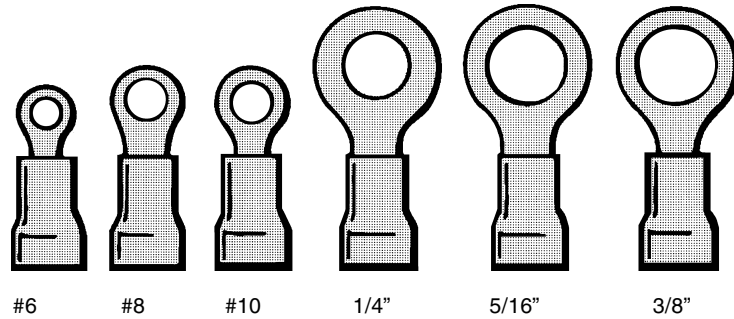

16-14 GAUGE RING TERMINALS

STUD SIZE	WIRE GAUGE	INSUL COLOR	PACKAGE OF 10
6	16-14	Blue	EC63693
8	16-14	Blue	EC63123
10	16-14	Blue	EC63133
1/4"	16-14	Blue	EC63143
5/16"	16-14	Blue	EC63193
3/8"	16-14	Blue	EC63203

12-10 GAUGE RING TERMINALS

STUD SIZE	WIRE GAUGE	INSUL COLOR	PACKAGE OF 10
8	12-10	Yellow	EC63723
10	12-10	Yellow	EC63243
1/4"	12-10	Yellow	EC63253
5/16"	12-10	Yellow	EC63263
3/8"	12-10	Yellow	EC63303

Waterproof Terminals

22-10 GAUGE BUTT CONNECTORS

WIRE GAUGE	INSUL COLOR	PACKAGE OF 10	100 PACK BOX
22-18	Red	EC64003	EC64001
16-14	Blue	EC64113	EC64111
12-10	Yellow	EC64233	EC64231

Waterproof Connectors

Terminals shown actual size for comparison

Ring Terminals

ACTUAL SIZE

3/8" STUD

5/16" STUD

22-18 GAUGE RING TERMINALS

STUD SIZE	WIRE GAUGE	INSUL COLOR	PACKAGE OF 10	100 PACK BOX PART #
6	22-18	Red	EC04013	EC04011
8	22-18	Red	EC04023	EC04021
10	22-18	Red	EC04033	EC04031
1/4"	22-18	Red	EC04043	EC04041
5/16"	22-18	Red	EC04673	EC04671
3/8"	22-18	Red	EC04683	EC04681