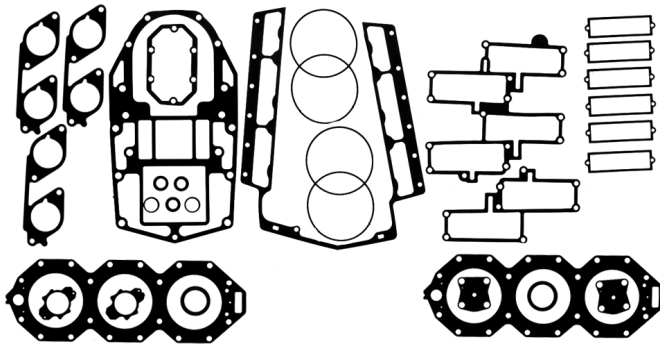

JOHNSON/EVINRUDE (OMC) Gasket Sets

SEE PAGES 101-102 FOR OUR COMPLETE LINE OF GASKET SEALANTS

18-4322
AP# 13298
POWERHEAD GASKET SET
Replaces: 432570

— CONTAINS —

Sierra#	Desc.	O.E.#	Qty.
18-0987	Throttle Body to Manifold Gasket	332319	2
18-0142	Intake Manifold Gasket	328622	1
18-2074	Seal	322575, 339620	1
18-2075	Seal	332942	1
18-0190	Reed Box	332266	4
18-7418	O-Ring	326741	4
18-0155	Rectifier Mtg. Gasket	330412	1
18-3866	Head Gasket	328623, 340115	2
18-0138	Adapter to Powerhead Gasket	328590	1
18-0144	Reed Box	328626	4
18-1221	Retainer	330273	2
18-1219	Grommet	320880	2
18-1222	Thermostat Dia.	394408	2

OUTBOARD

18-4323
AP# 13299
POWERHEAD GASKET SET
Replaces: 436891

— CONTAINS —

Sierra#	Desc.	O.E.#	Qty.
18-0190	Reed Box Gasket	332266	6
18-3839	Head Gasket	334726, 333670	2
18-0161	Lower Manifold Gasket	331532	1
18-0155	Rectifier Mtg. Gasket	330412	1
18-0142	Intake Manifold Gasket	328622	1
18-0987	Throttle Body to Manifold Gasket	332319	3
18-0978	Cover to Base Gasket	331598	1
18-0965	Adapter to Powerhead Gasket	333879	1
18-7418	O-Ring	326741	4
18-2074	Seal	322575, 339620	1
18-2075	Seal	332942	1
18-1222	Thermostat Dia.	394408	2
18-1221	Retainer	330273	2
18-1219	Grommet	320880	2
18-0412	Thermostat Gasket	337068	2

18-4324
AP# 13300
POWERHEAD GASKET SET
Replaces: 390700

— CONTAINS —

Sierra#	Desc.	O.E.#	Qty.
18-0850	Fuel Pump Mtg. Gasket	303615	1
18-0118	Carburetor Gasket	325092	1
18-2876	By-Pass Cover Gasket	307133	2
18-2904	Adapter Plate Gasket	319348	2
18-1225	Plate to Crankcase Gasket	311365	1
18-2957	Head Gasket	307069	1
18-1228	Manifold Gasket	311364	1
18-1229	By-Pass Cover Gasket	304784	2
18-2871	Exhaust Cover Gasket	304762	2