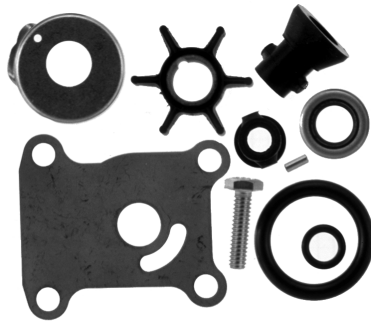

JOHNSON/EVINRUDE (OMC) Cooling System

18-3393
AP# 095
WATER PUMP REPAIR KIT
With Housing
Replaces: 395073

— CONTAINS —

Sierra #	Desc.	O.E.#	Qty.	Sierra #	Desc.	O.E.#	Qty.
18-3043	Impeller	389642	1	18-2704	Grommet	320943	1
18-2557	Impeller Gasket	324701,338484	1	18-2706	Grommet	321008	1
18-3346	Cup & Plate Assy.	435027	1	18-3136	Stainless Steel Bolt	323626	4
18-3108	Water Pump Key	323950	1	18-2769	O-Ring	332000	1
18-0110	Shift Housing Gasket	324670	1	18-7143	O-Ring	322501	1
18-7158	O-Ring	310967,310585	1	18-3133	Stainless Steel Bolt	331979	4
18-3135	Stainless Steel Screw	306643	2	18-3130	Housing	435485	1
18-2703	Grommet	314008	1	18-3131	Pump Cover	336893	1

18-3394
AP# 1917
WATER PUMP REPAIR KIT
Without Housing
Replaces: 433548

— CONTAINS —

Sierra #	Desc.	O.E.#	Qty.
18-7481	O-Ring	324981	1
18-2708	Grommet	333758	1
18-2709	Wear Plate Gasket	336530	1
18-3104	Impeller	432941	1
18-3138	Impeller Key	334897	1
18-2705	Seal	315748	1
18-3128	Impeller Liner	324980	1
18-3133	Stainless Steel Bolt	331979	4
18-3126	Wear Plate	321940	1

18-3399
AP# 1990
WATER PUMP REPAIR KIT
With Housing
Replaces: 396933

— CONTAINS —

Sierra #	Desc.	O.E.#	Qty.
18-7134	O-Ring	303059	1
18-3337	Grommet	315837	1
18-3368	Impeller	396809	1
18-2709	Wear Plate Gasket	336530	1
18-3369	Screw (Short)	319126	2
18-2705	Seal	315748	1
18-3331	Water Tube Guide	315838	1
18-3336	Housing	384087	1
18-3365	Screw (Long)	909533	2
18-3343	Wear Plate	320981	1
18-3361	Impeller Liner	320775	1

18-3400
AP# 2358
WATER PUMP REPAIR KIT
Without Housing
Replaces: 391698

— CONTAINS —

Sierra #	Desc.	O.E.#	Qty.
18-3050	Impeller	386084	1
18-3178	Impeller Plate	318995	1
18-3179	Water Pump Cup	324097	1
18-3329	Grommet	302497	1
18-2392	Grommet	327035	1
18-2025	Oil Seal	318972	1
18-7116	O-Ring	303097	1
18-3369	Screw	319126	4
18-3326	Pin	300771	1
18-7139	O-Ring	319085	1